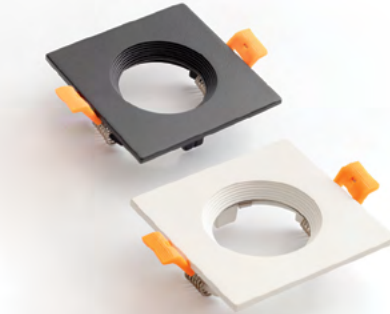

Item No.:
LT 202

Power : MR16 GU 5.3

Dimensions : W85 L85 H25 MM

Body Color : Black - White

Body Material : Aluminum

اطار سقفي غاطس مربع مصنوع من الألمنيوم مزود بقاعدة مصباح
من نوع MR16 G5.3
يستخدم للمنازل , المكاتب , المطاعم , الأماكن التجارية , وغيرها