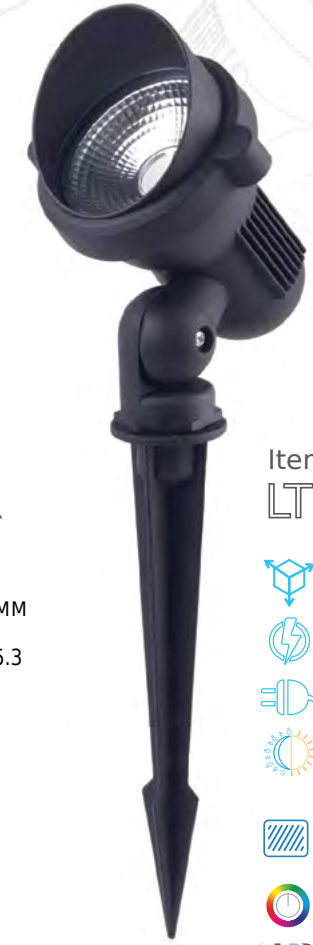

Item No.:
LT 251-MR

Item No.:
LT 251-7

- **Dimensions :**
  W125 L260 H110 MM
- **Power :** 7W
- **Voltage :**
  220 V 50/60HZ
- **Light Temperature :**
  3000K-BULE-PINK
  GREEN-RED
- **Body Material :**
  Aluminum
- **Body Color :**
  BLACK
- **Ip:** 65