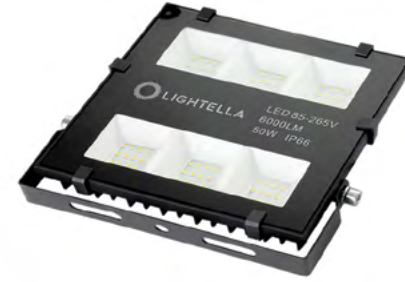

Item No.: LT 401-50W

- **Power :** 50W
- **Body Color :** Black
- **Dimensions :** W205 L192 H40 MM
- **Voltage :** 220 V 50/60HZ
- **Light Temperature :** 3000K - 6500K
- **Body Material :** Aluminum & Glass
- **Luminous intensity :** 6000 lm
- **Ip:** 65